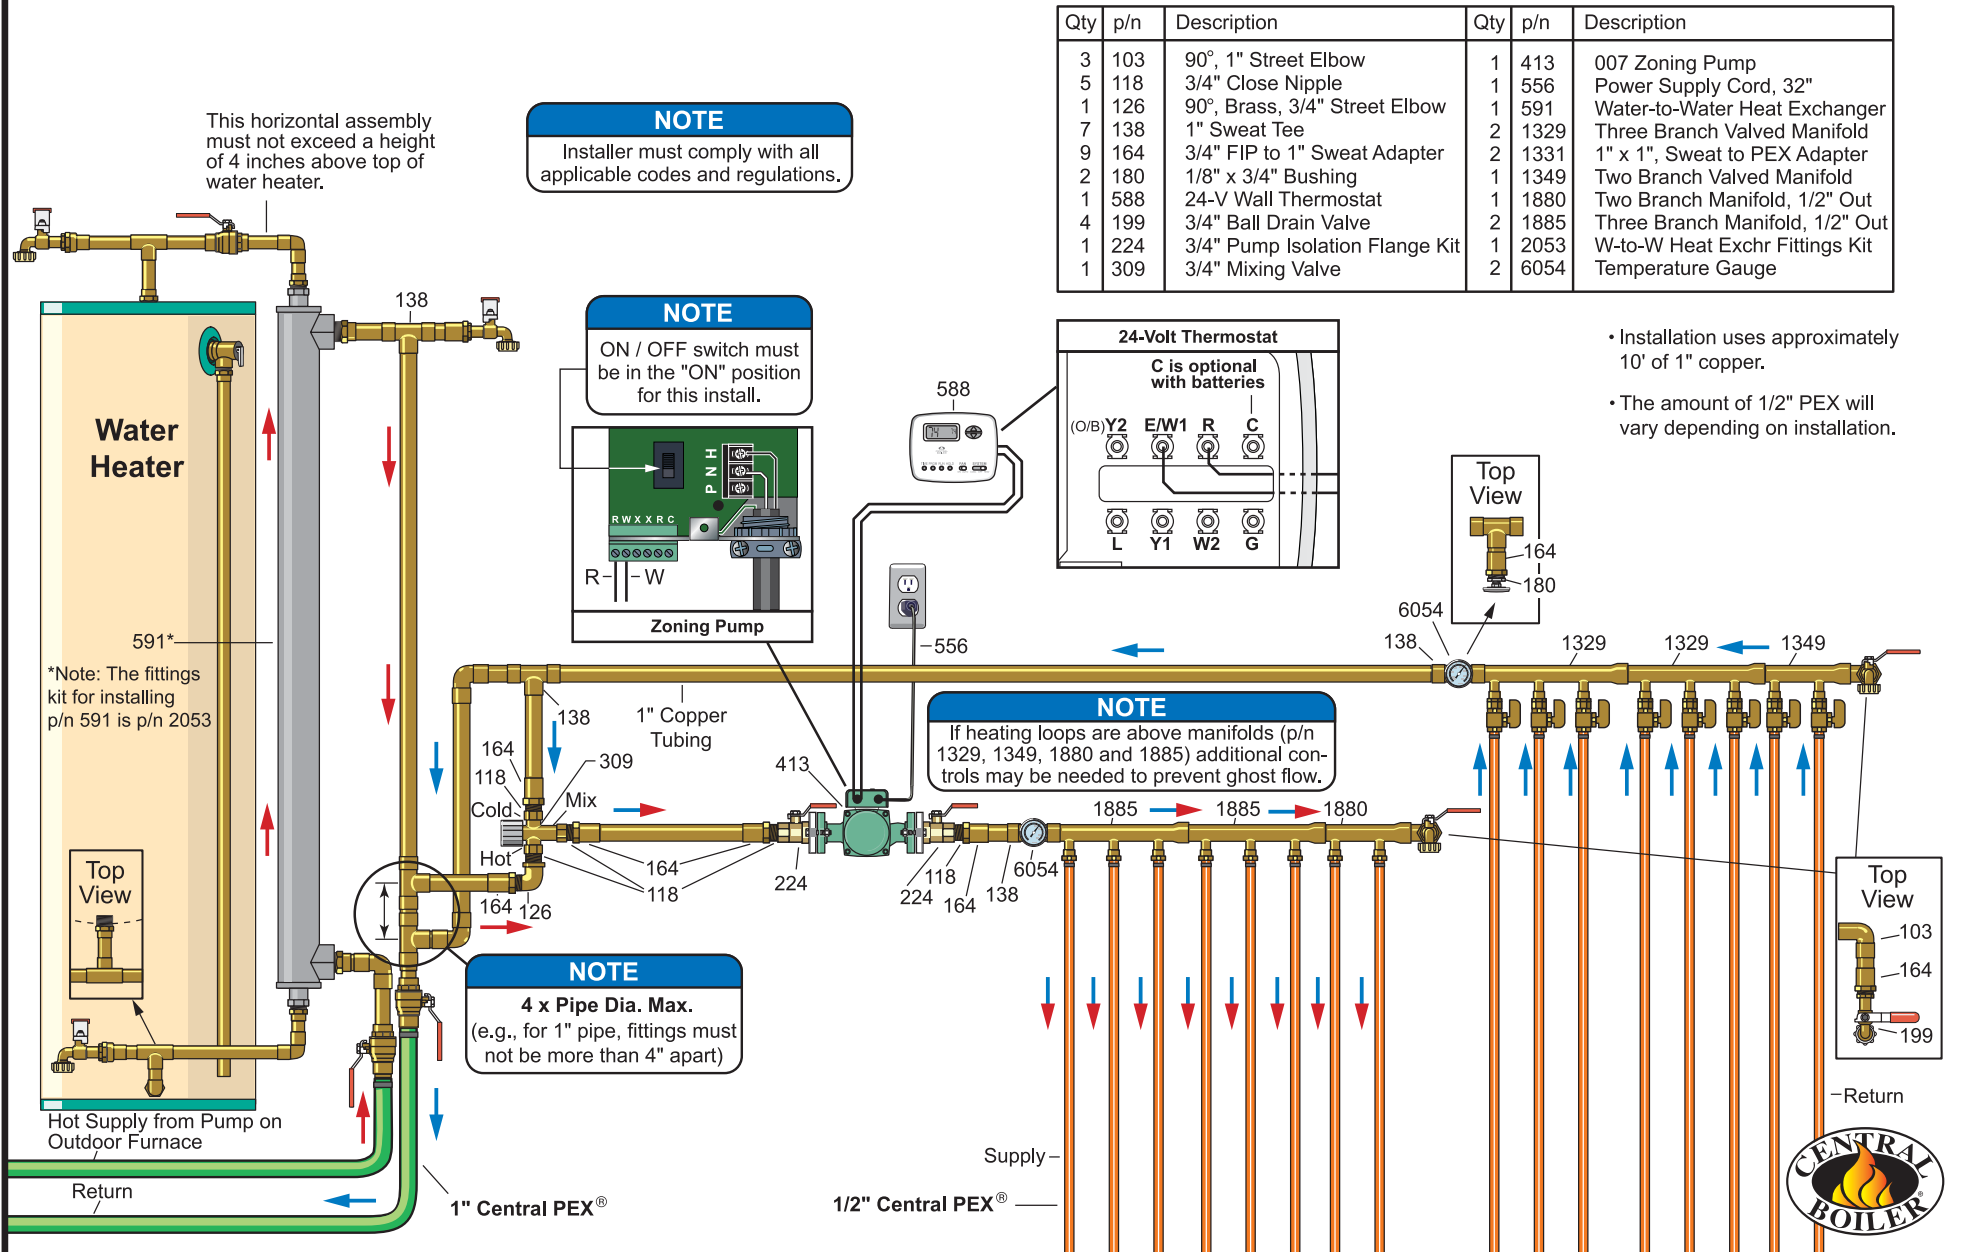

Radiant Heat Single Zone

Qty	p/n	Description	Qty	p/n	Description
3	103	90°, 1" Street Elbow	1	413	007 Zoning Pump
5	118	3/4" Close Nipple	1	556	Power Supply Cord, 32"
1	126	90°, Brass, 3/4" Street Elbow	1	591	Water-to-Water Heat Exchanger
7	138	1" Sweat Tee	2	1329	Three Branch Valved Manifold
9	164	3/4" FIP to 1" Sweat Adapter	2	1331	1" x 1", Sweat to PEX Adapter
2	180	1/8" x 3/4" Bushing	1	1349	Two Branch Valved Manifold
1	588	24-V Wall Thermostat	1	1880	Two Branch Manifold, 1/2" Out
4	199	3/4" Ball Drain Valve	2	1885	Three Branch Manifold, 1/2" Out
1	224	3/4" Pump Isolation Flange Kit	1	2053	W-to-W Heat Exchr Fittings Kit
1	309	3/4" Mixing Valve	2	6054	Temperature Gauge